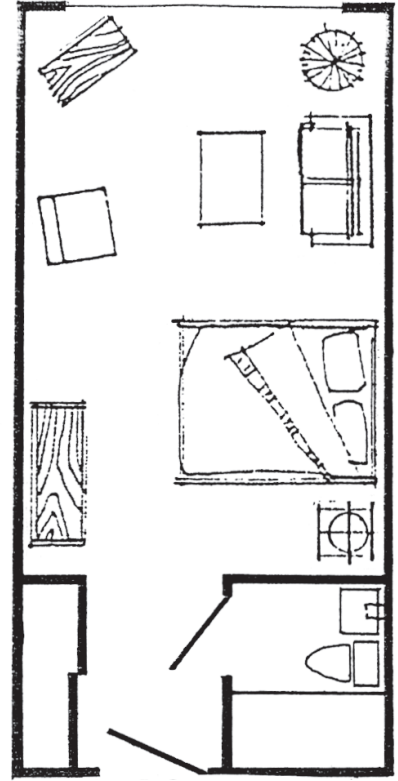

Parkside Retirement Community

2902 I St NE
 Auburn, WA 98002
 253-939-1332 phone

ONE BEDROOM
 APPROX. 586 SQ. FT.

STUDIO
 APPROX. 282 SQ. FT.

DELUXE STUDIO
 APPROX. 340 SQ. FT.

DELUXE STUDIO WITH PARTITION
 APPROX. 357 SQ. FT.